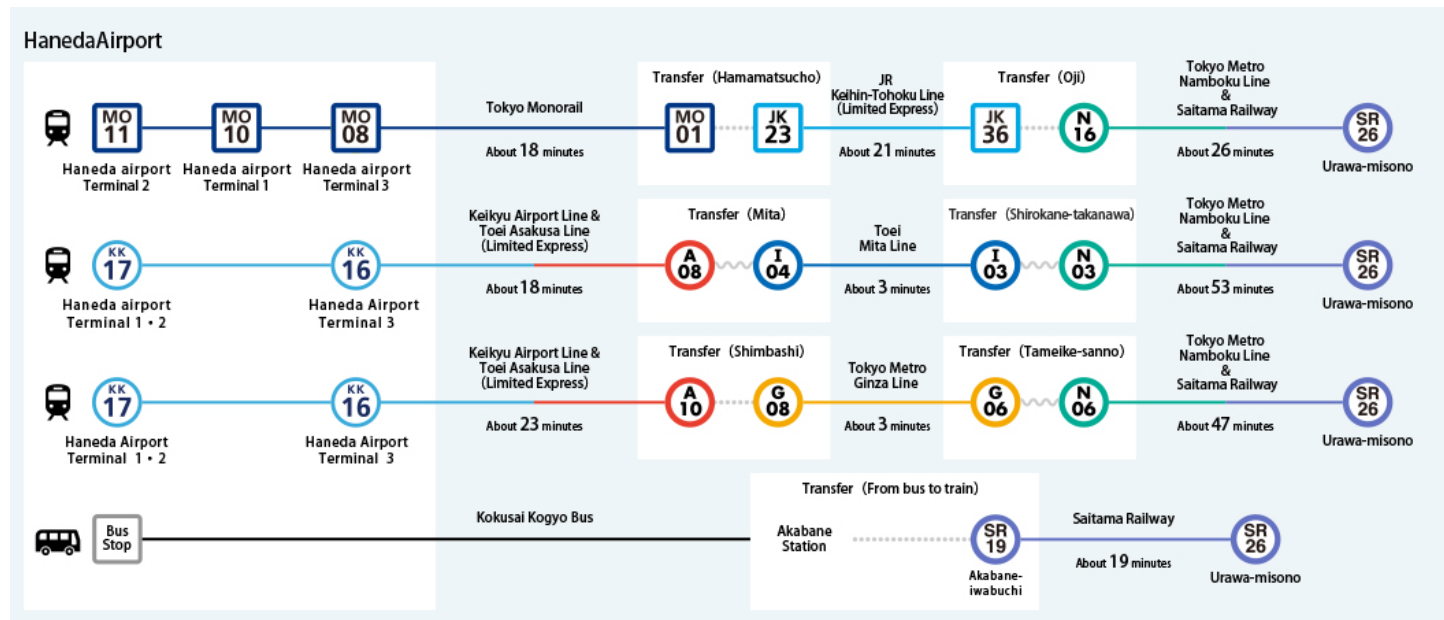

# Access from Haneda Airport to Urawa-misono Station

..... Transfer (Exit the gate)

~~~~~ Transfer (Do not exit the gate)